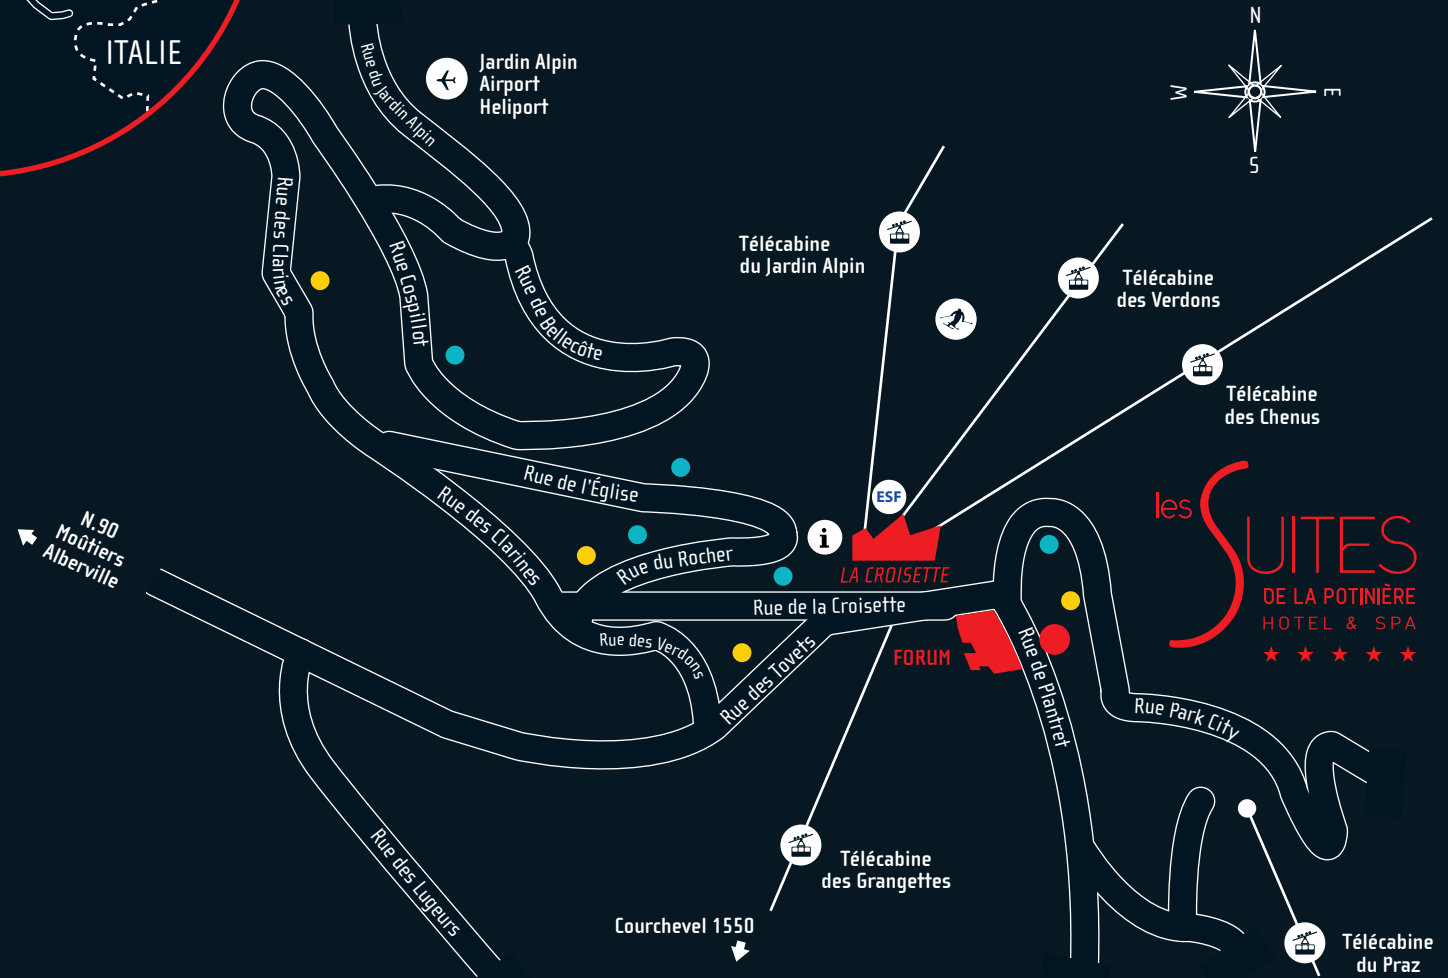

Courchevel 1850

Location and access + 45° 24' 56.01" / + 6° 37' 54.15" - French Alps
 2 hours by car from Geneva and Lyon or 40 minutes by helicopter, 3 ½ hours from Paris by TGV.
 High-altitude airport at Courchevel 1850 for helicopters and small private aircraft.

- SHOPPING AREA
- RESTAURANTS
- AIRPORT
- FRENCH SKI SCHOOL
- TOURISM OFFICE
- LE FORUM
[Shopping, Patinoire and Activities...]
- LA CROISSETTE
[Banks, Police, French Ski School...]

les **SUITES**
 DE LA POTINIÈRE
 HOTEL & SPA
 ★ ★ ★ ★ ★